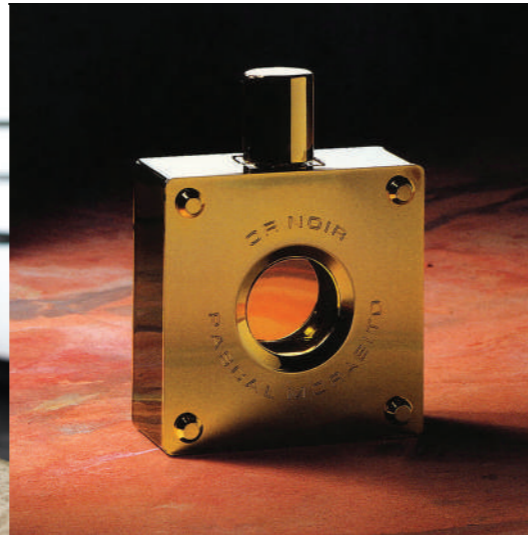

PASCAL MORABITO

PARIS

JEWEL DESIGNER, POET, SCULPTOR, BUT ALSO A MAN OF ACTION. PASCAL MORABITO ILLUSTRATES, WITH A CERTAIN SERIOUS AND FANTASY, THE KIND OF STYLISH MAN WITH THE CREATIVE SENSITIVITY, IN LOVE WITH ART, SCIENCE AND BEAUTY. RECONCILING TRADE AND CREATION, SCIENCE AND POETRY, TRUE CRAFTSMAN HUMANIST, EACH PASCAL MORABITO'S WORK IS A MESSAGE, A COMMUNICATION TOOL, A SYNTHESIS.

DESIGNER DE JOIAS, POETA, ESCULTOR, MAS TAMBÉM UM HOMEM DE AÇÃO. PASCAL MORABITO INCORPORA, COM UMA CERTA SERIEDADE E FANTASIA, O TIPO DE HOMEM ELEGANTE COM UMA SENSIBILIDADE CRIATIVA, APAIXONADO PELA ARTE, CIÊNCIA E BELEZA. ESTABELECENDO UMA HARMONIA ENTRE OS NEGÓCIOS E A CRIAÇÃO, A CIÊNCIA E A POESIA, É UM VERDADEIRO HUMANISTA ARTESÃO. CADA CRIAÇÃO DE PASCAL MORABITO É UMA MENSAGEM, UMA FERRAMENTA DE COMUNICAÇÃO, UMA SÍNTESE.

www.pascalmorabito.com

www.morabitoartvilla.com

www.morabitoartcliff.com

CARE ABOUT EARTH

PASCAL MORABITO ECO-DESIGNED AMENITY RANGE IS FULLY IN LINE WITH GROUPE GM'S CARE ABOUT EARTH PROGRAM AND CONTRIBUTES TO THE CORPORATE EFFORT TO LOWER ITS IMPACT ON THE ENVIRONMENT. THE FORMULAS ARE CERTIFIED VEGAN, GMO AND GLUTEN FREE AND ARE FREE OF MINERAL OILS, PARABENS, SILICONES, AND CONTAIN UP TO 98% INGREDIENTS OF NATURAL ORIGIN.

A LINHA DE PRODUTOS COM UM DESIGN ECOLÓGICO DE PASCAL MORABITO ESTÁ EM PLENA CONFORMIDADE COM O PROGRAMA CARE ABOUT EARTH DO GROUPE GM E CONTRIBUI PARA O ESFORÇO EMPRESARIAL DE REDUZIR O SEU IMPACTO NO AMBIENTE. AS FÓRMULAS TÊM CERTIFICAÇÃO VEGANA, NÃO CONTÊM GMO, GLÚTEN, ÓLEOS MINERAIS, PARABENOS NEM SILICONES E FORAM ELABORADAS COM ATÉ 98% DE INGREDIENTES DE ORIGEM NATURAL.

VISIT US ON /VISITE-NOS EM
WWW.CARE-ABOUT-EARTH.COM

Until
Até **98%** Natural origin ingredients
Ingredientes de origem natural

VEGAN
CERTIFIED

GLUTEN
FREE

GMO
FREE